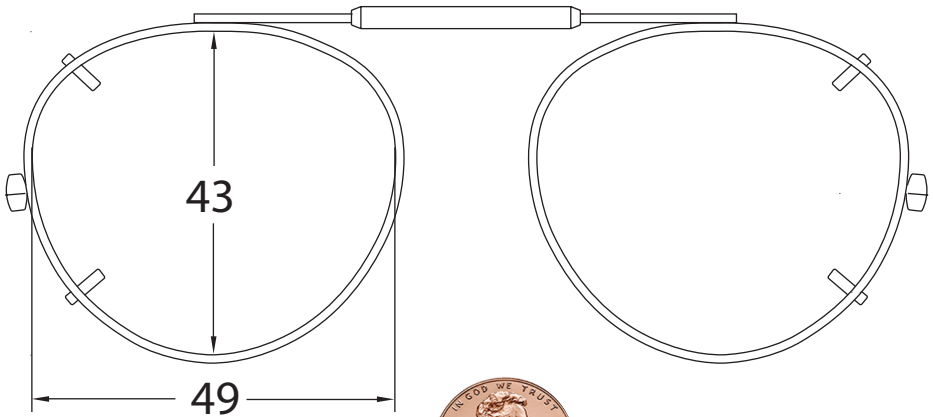

REX 56

127

RND 46

112

RND 48

116

Available Colors

## Polarized Lens Colors - Top to Bottom

- \* Black Flash mirror
- \* Classic Silver Flash mirror
- \* Gray
- \* Brown
- \* Deep Blue Flash mirror
- \* Caribbean Green mirror
- \* Crimson Red Flash mirror
- \* Copper
- \* Hcp Yellow