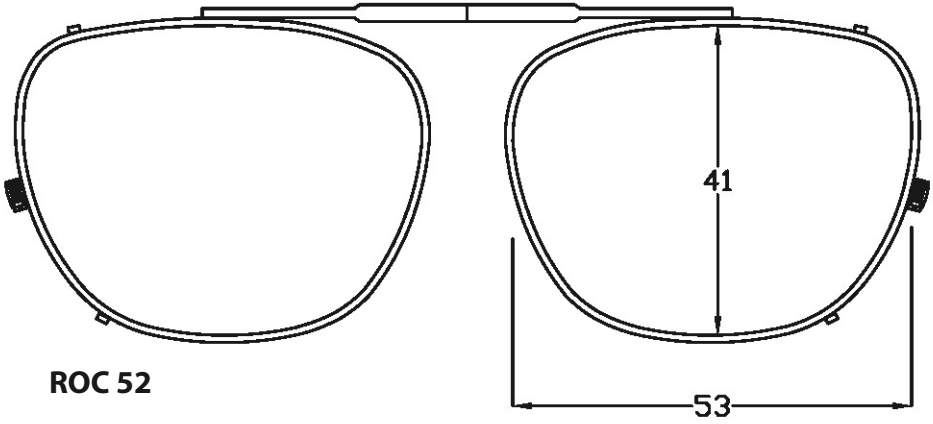

VS Eyewear

announces our redesigned,
Visionaires by Shade Control,
36 piece Clip-on fitting kit.

NEW DESIGNS

HIP 57

HIP 55

HIP 52

NEW DESIGNS

ROC 54

**AVAILABLE IN THE FOLLOWING (3) COLORS:
BLUEBERRY, CHERRY & ROOTBEER**

OLO 40 A-40 X B-26
OLO 42 A-42 X B-27
OLO 44 A-44 X B-29

XLO 40 A-40 X B-25
XLO 42 A-42 X B-26
XLO 44 A-44 X B-28

HEX 40 A-40 X B-25
HEX 42 A-42 X B-26
HEX 44 A-44 X B-28