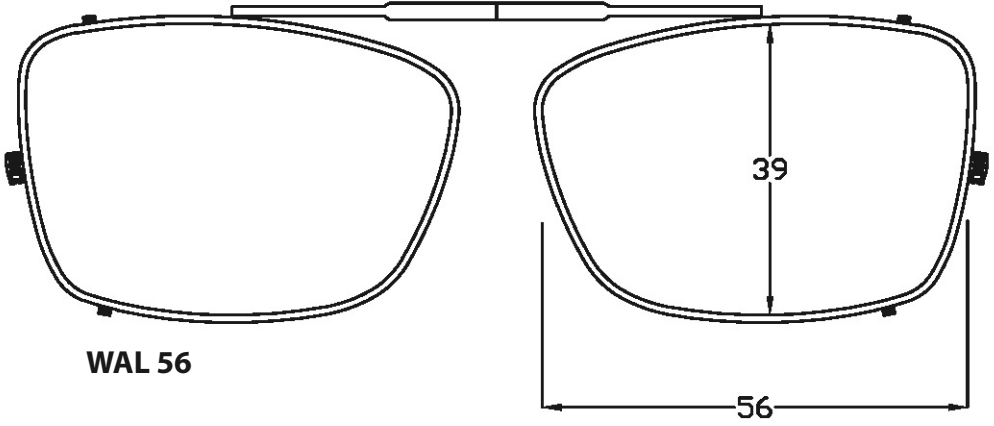

NEW DESIGNS

WAL 56