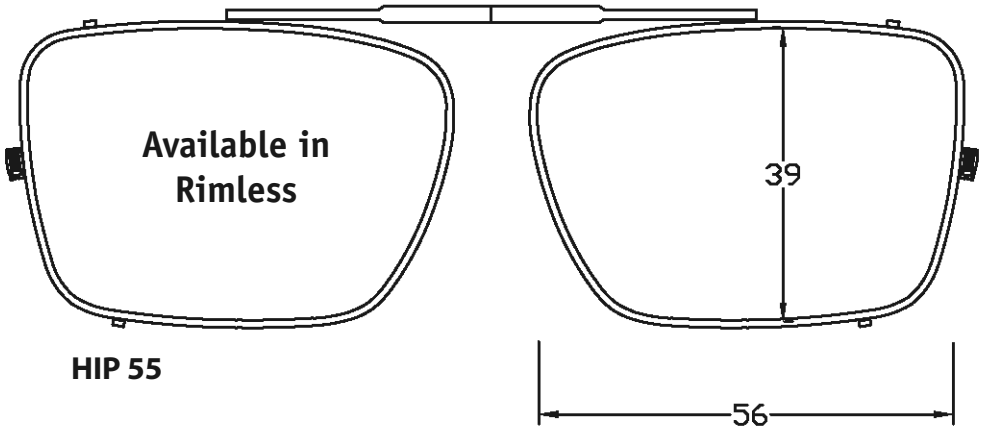

VS Eyewear

announces our redesigned,
Visionaires by Shade Control,
36 piece Clip-on fitting kit.

NEW DESIGNS

HIP 57

HIP 55

HIP 52

NEW DESIGNS

ROC 54

**AVAILABLE IN THE FOLLOWING (3) COLORS:
BLUEBERRY, CHERRY & ROOTBEER**

OLO 40 A-40 X B-26
OLO 42 A-42 X B-27
OLO 44 A-44 X B-29

XLO 40 A-40 X B-25
XLO 42 A-42 X B-26
XLO 44 A-44 X B-28

HEX 40 A-40 X B-25
HEX 42 A-42 X B-26
HEX 44 A-44 X B-28