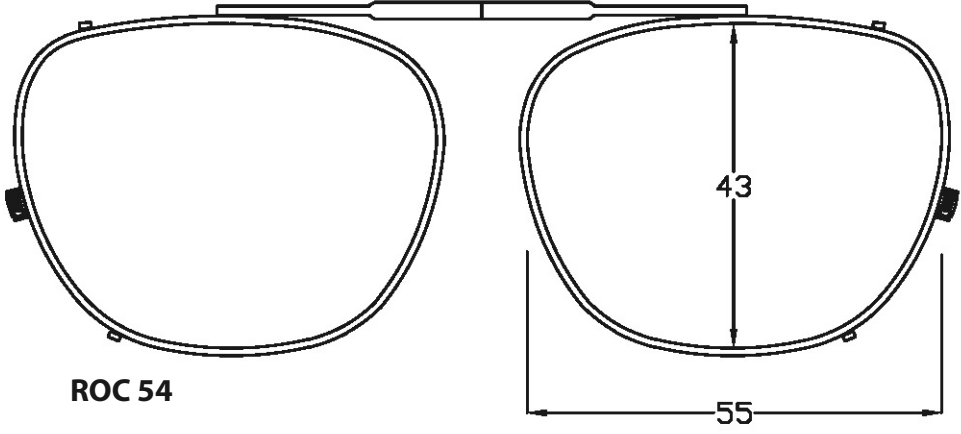

VS Eyewear

announces our redesigned,
Visionaires by Shade Control,
36 piece Clip-on fitting kit.

NEW DESIGNS

HIP 57

HIP 55

HIP 52

NEW DESIGNS

ROC 54

**AVAILABLE IN THE FOLLOWING (3) COLORS:
BLUEBERRY, CHERRY & ROOTBEER**

OLO 40 A-40 X B-26
OLO 42 A-42 X B-27
OLO 44 A-44 X B-29

XLO 40 A-40 X B-25
XLO 42 A-42 X B-26
XLO 44 A-44 X B-28

HEX 40 A-40 X B-25
HEX 42 A-42 X B-26
HEX 44 A-44 X B-28