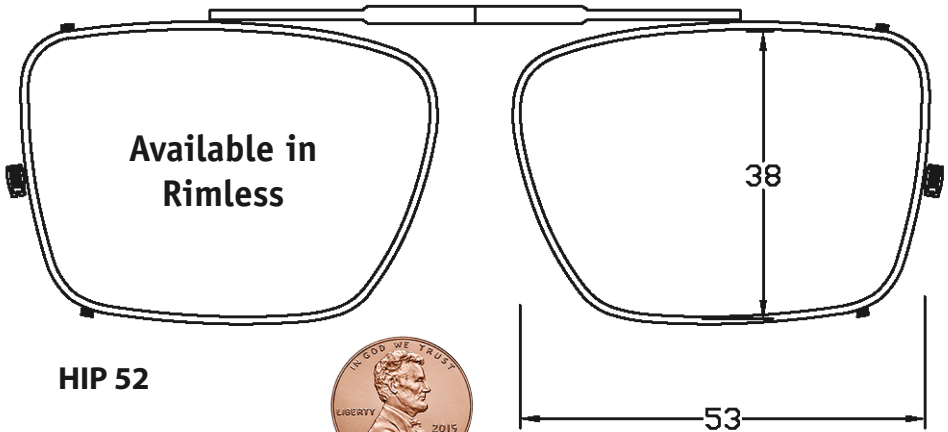

VS Eyewear

announces our redesigned,
Visionaires by Shade Control,
36 piece Clip-on fitting kit.

NEW DESIGNS

HIP 57

HIP 55

HIP 52

NEW DESIGNS

ROC 54