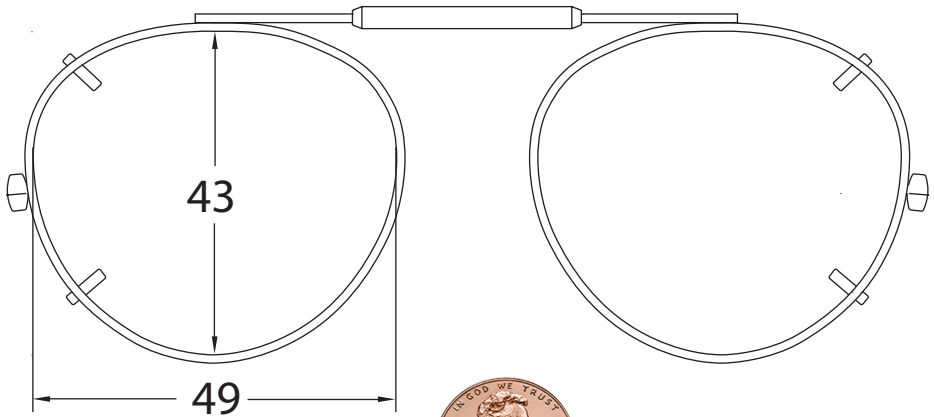

REX 56

127

RND 46

112

RND 48

116