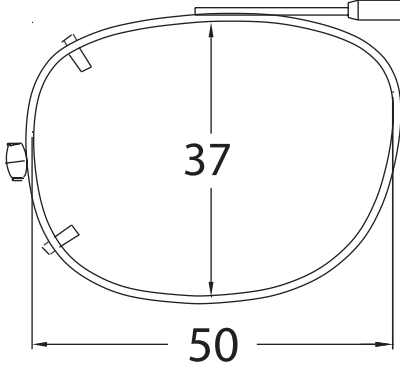

# VS Eyewear

announces our redesigned,  
Visionaires by Shade Control,  
36 piece Clip-on fitting kit.

**OVL 50**

**OVL 52**

**REX 48**

**REX 50**

115

**Available in  
FLIP &  
Rimless**

**REX 52**

118

**Available in  
FLIP &  
Rimless**

**REX 54**

124

**Available in  
FLIP &  
Rimless**

REX 56

127