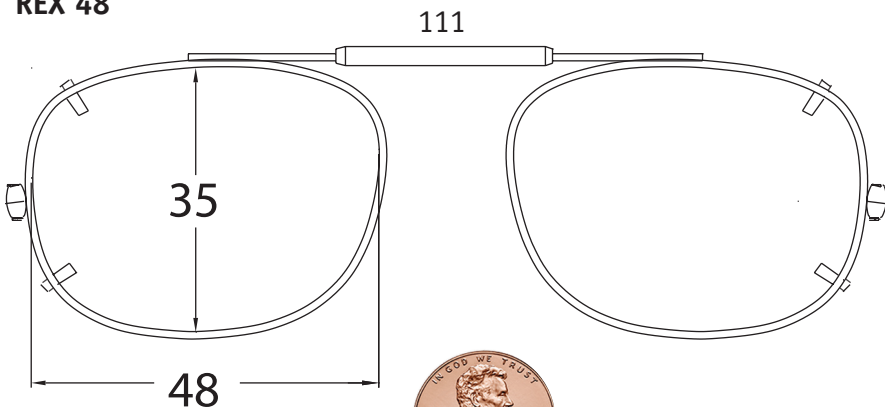

# VS Eyewear

announces our redesigned,  
Visionaires by Shade Control,  
36 piece Clip-on fitting kit.

**OVL 50**

**OVL 52**

**REX 48**

**REX 50**

115

**Available in  
FLIP &  
Rimless**

**REX 52**

118

**Available in  
FLIP &  
Rimless**

**REX 54**

124

**Available in  
FLIP &  
Rimless**

REX 56

127