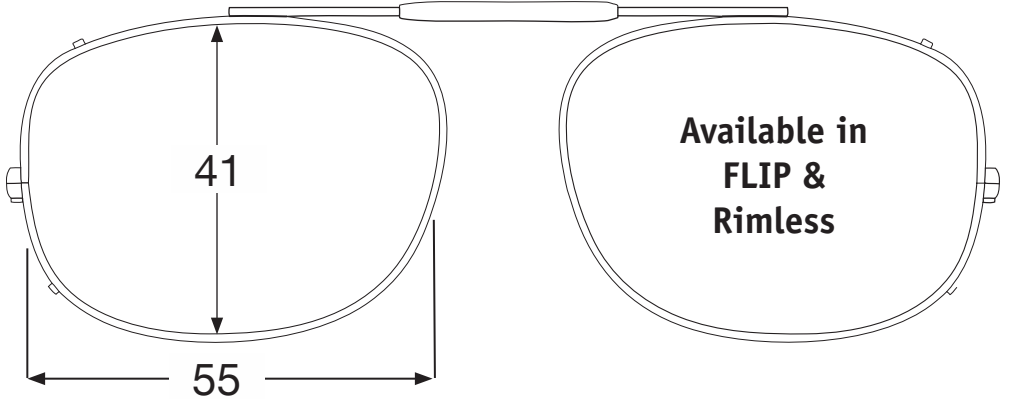

# VS Eyewear

announces our redesigned,  
Visionaires by Shade Control,  
36 piece Clip-on fitting kit.

**OVL 50**

**OVL 52**

**REX 48**

**REX 50**

115

**Available in  
FLIP &  
Rimless**

**REX 52**

118

**Available in  
FLIP &  
Rimless**

**REX 54**

124

**Available in  
FLIP &  
Rimless**

REX 56

127