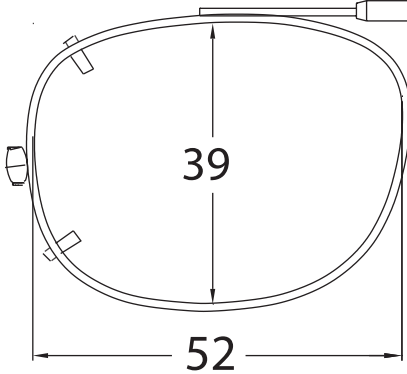

# VS Eyewear

announces our redesigned,  
Visionaires by Shade Control,  
36 piece Clip-on fitting kit.

**OVL 50**

**OVL 52**

**REX 48**

**REX 50**

115

**Available in  
FLIP &  
Rimless**

**REX 52**

118

**Available in  
FLIP &  
Rimless**

**REX 54**

124

**Available in  
FLIP &  
Rimless**

REX 56

127