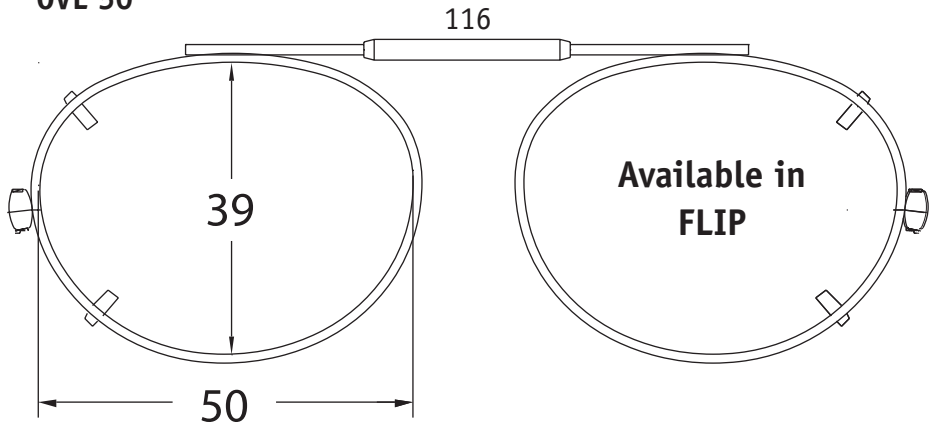

# VS Eyewear

announces our redesigned,  
Visionaires by Shade Control,  
36 piece Clip-on fitting kit.

**OVL 50**

**OVL 52**

**REX 48**

**REX 50**

115

**Available in  
FLIP &  
Rimless**

**REX 52**

118

**Available in  
FLIP &  
Rimless**

**REX 54**

124

**Available in  
FLIP &  
Rimless**

REX 56

127