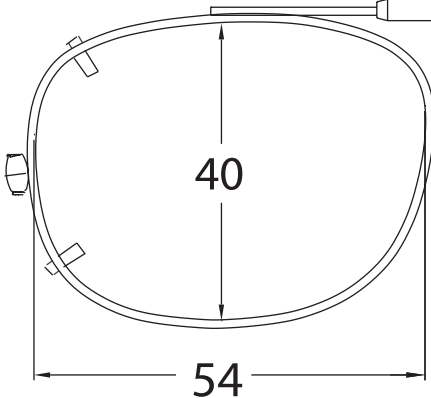

# VS Eyewear

announces our redesigned,  
Visionaires by Shade Control,  
36 piece Clip-on fitting kit.

**OVL 50**

**OVL 52**

**REX 48**

**REX 50**

115

**Available in  
FLIP &  
Rimless**

**REX 52**

118

**Available in  
FLIP &  
Rimless**

**REX 54**

124

**Available in  
FLIP &  
Rimless**

REX 56

127