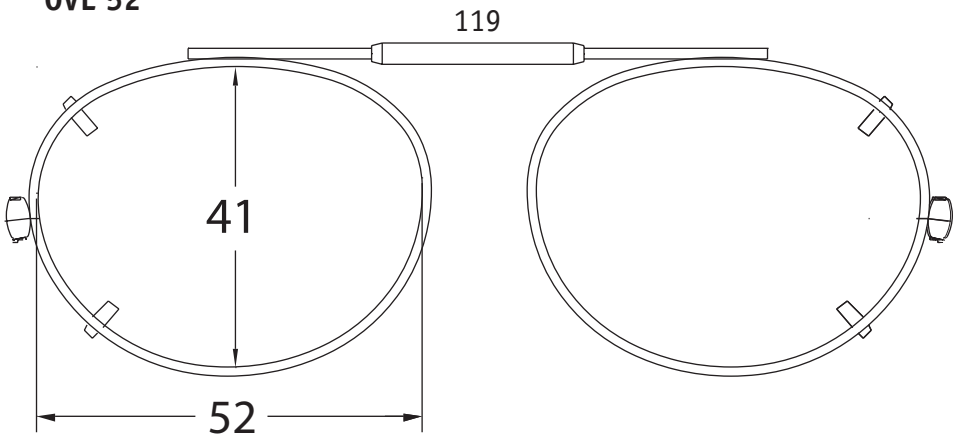

# VS Eyewear

announces our redesigned,  
Visionaires by Shade Control,  
36 piece Clip-on fitting kit.

**OVL 50**

**OVL 52**

**REX 48**

**REX 50**

115

**Available in  
FLIP &  
Rimless**

**REX 52**

118

**Available in  
FLIP &  
Rimless**

**REX 54**

124

**Available in  
FLIP &  
Rimless**

REX 56

127