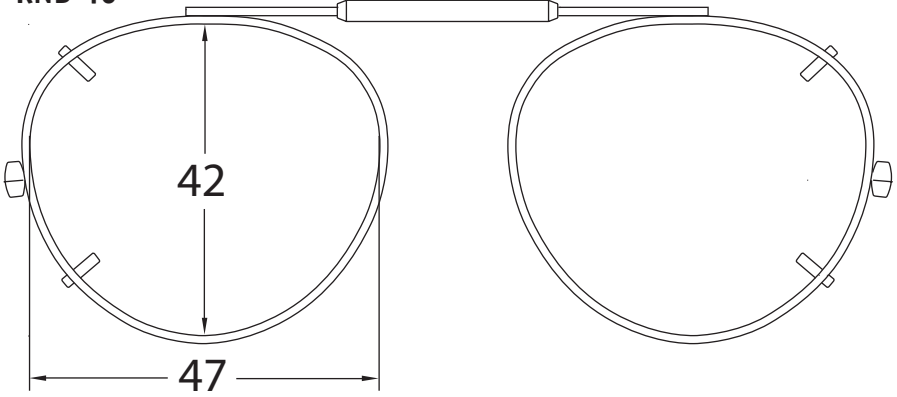

REX 56

127

RND 46

112

RND 48

116