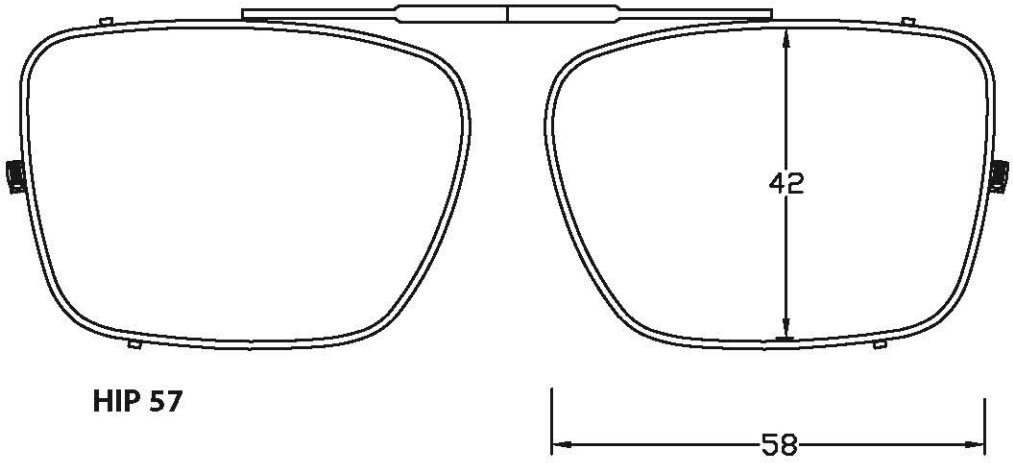

NEW DESIGNS

HIP 57