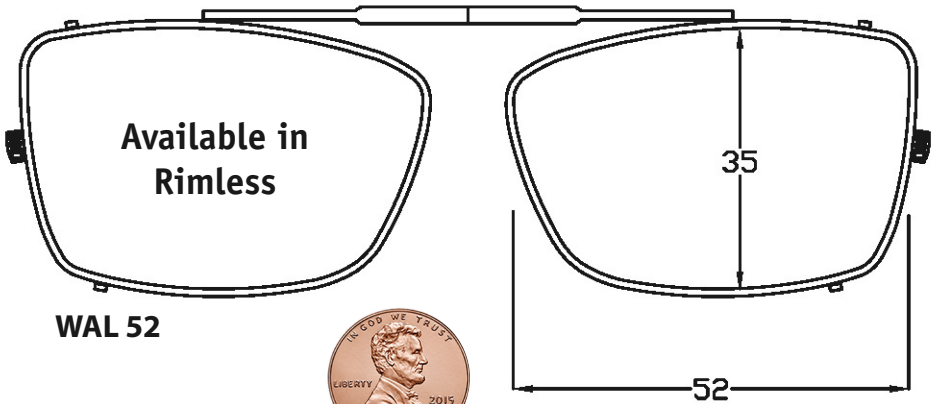

VS Eyewear

announces our redesigned,
Visionaires by Shade Control,
36 piece Clip-on fitting kit.

NEW DESIGNS

WAL 56

WAL 54

WAL 52

Available Colors

Polarized Lens Colors - Top to Bottom