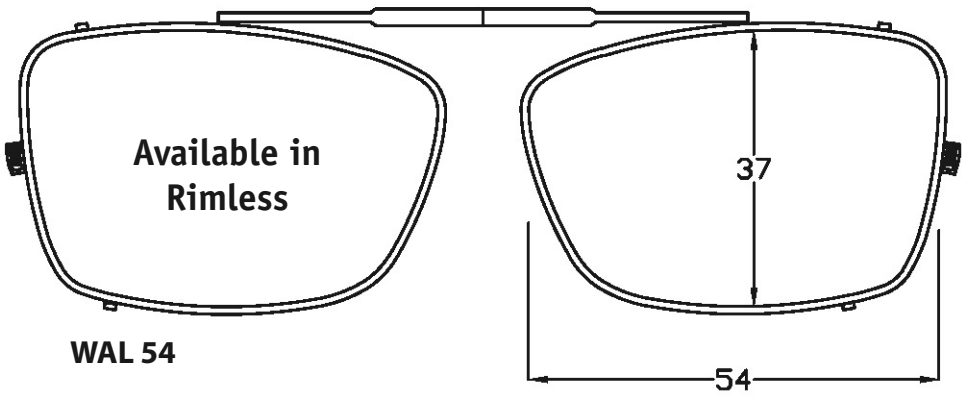

VS Eyewear

announces our redesigned,
Visionaires by Shade Control,
36 piece Clip-on fitting kit.

NEW DESIGNS

WAL 56

WAL 54

WAL 52

Available Colors

Polarized Lens Colors - Top to Bottom