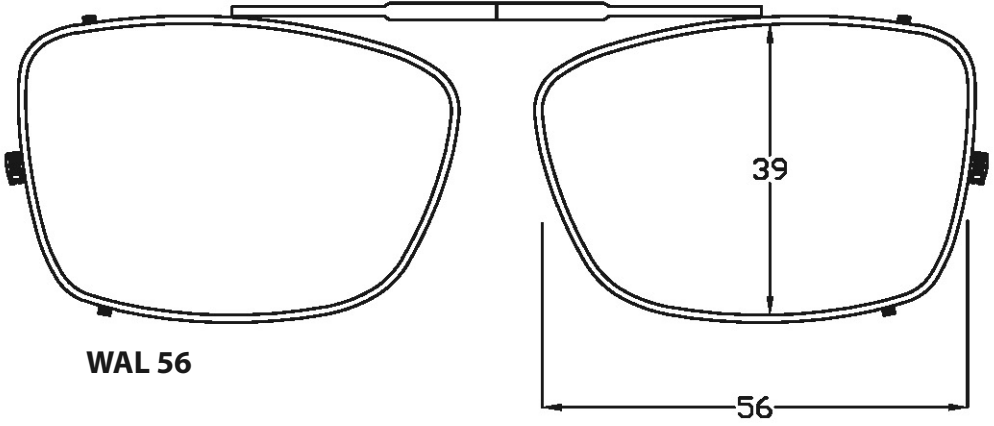

VS Eyewear

announces our redesigned,
Visionaires by Shade Control,
36 piece Clip-on fitting kit.

NEW DESIGNS

WAL 56

WAL 54

WAL 52

Available Colors

Polarized Lens Colors - Top to Bottom