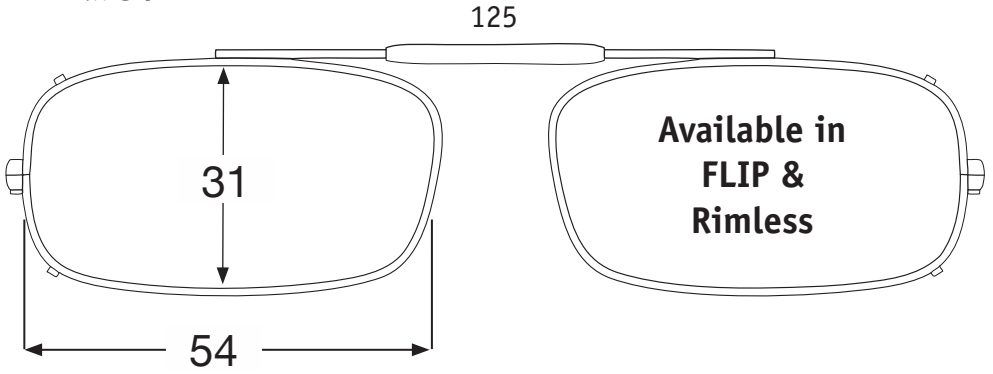

VS Eyewear

announces our redesigned,
Visionaires by Shade Control,
36 piece Clip-on fitting kit.

TRX 48

TRX 50

TRX 52

TRX 54

TRX 56

TRX 58