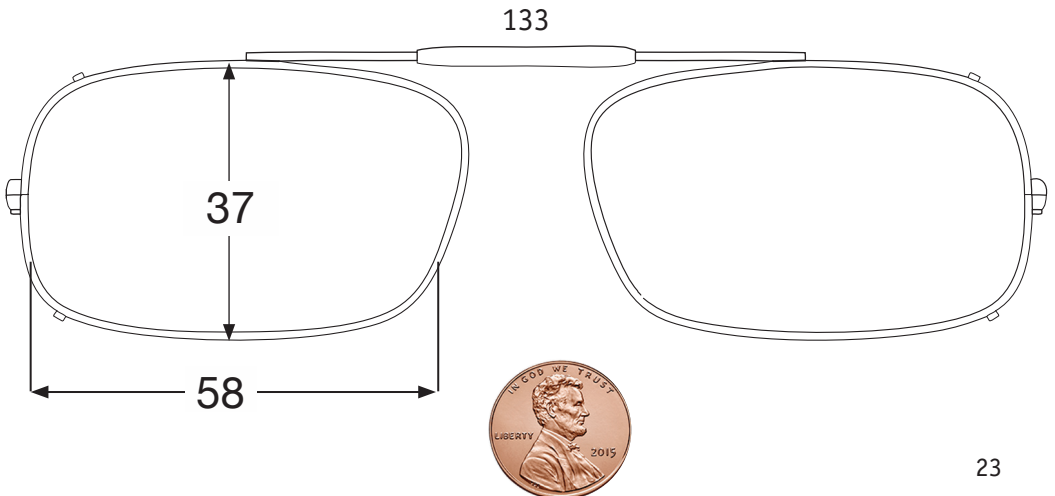

VS Eyewear

announces our redesigned,
Visionaires by Shade Control,
36 piece Clip-on fitting kit.

TRX 48

TRX 50

TRX 52

TRX 54

TRX 56

TRX 58