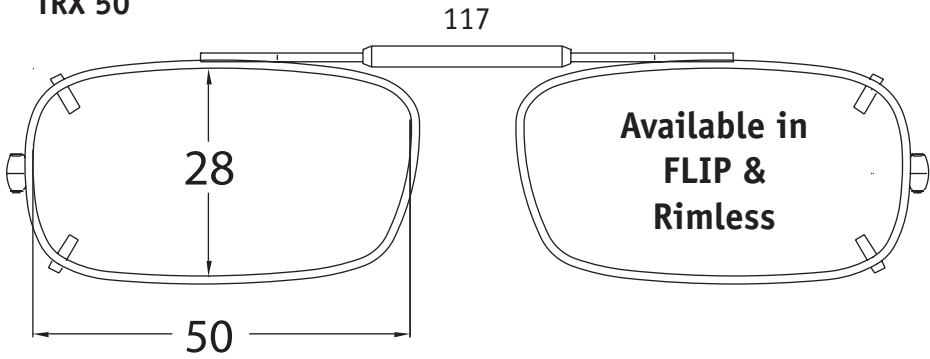

VS Eyewear

announces our redesigned,
Visionaires by Shade Control,
36 piece Clip-on fitting kit.

TRX 48

TRX 50

TRX 52

TRX 54

TRX 56

TRX 58