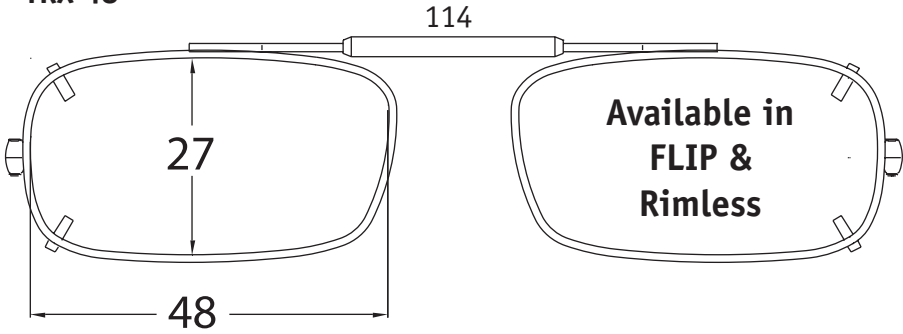

VS Eyewear

announces our redesigned,
Visionaires by Shade Control,
36 piece Clip-on fitting kit.

TRX 48

TRX 50

TRX 52

TRX 54

TRX 56

TRX 58