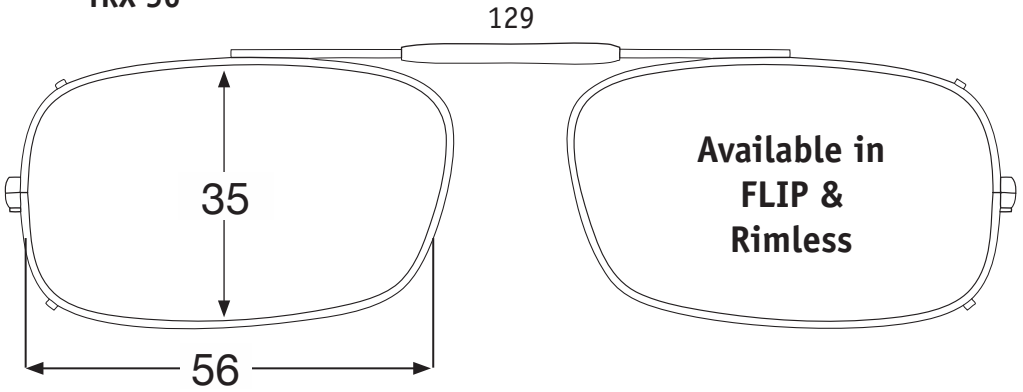

VS Eyewear

announces our redesigned,
Visionaires by Shade Control,
36 piece Clip-on fitting kit.

TRX 48

TRX 50

TRX 52

TRX 54

TRX 56

TRX 58