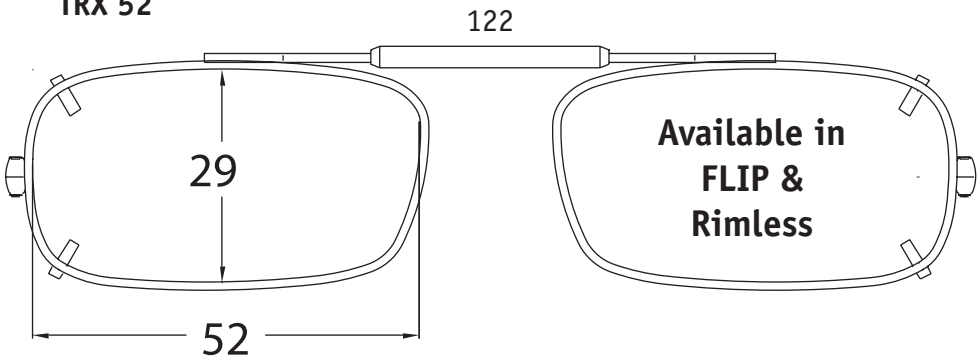

VS Eyewear

announces our redesigned,
Visionaires by Shade Control,
36 piece Clip-on fitting kit.

TRX 48

TRX 50

TRX 52

TRX 54

TRX 56

TRX 58