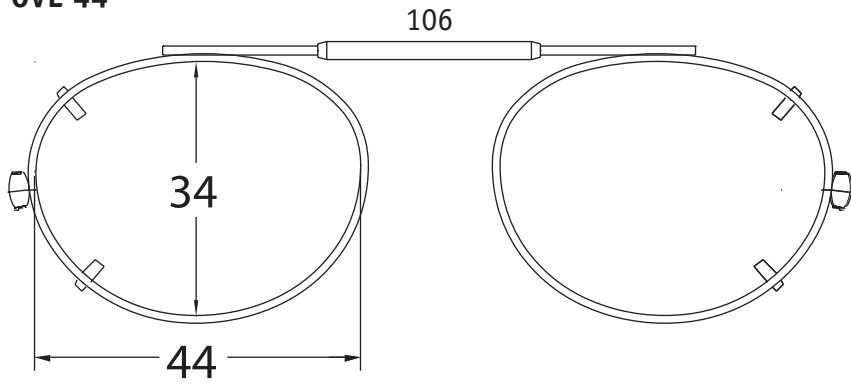

VS Eyewear

announces our redesigned,
Visionaires by Shade Control,
36 piece Clip-on fitting kit.

OLO 48

OLO 50

OVL 42

OVL 44

OVL 46

OVL 48