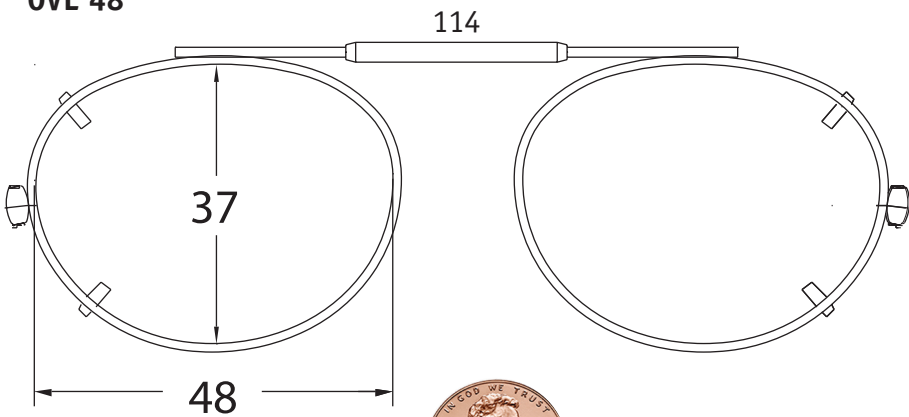

VS Eyewear

announces our redesigned,
Visionaires by Shade Control,
36 piece Clip-on fitting kit.

OLO 48

OLO 50

OVL 42

OVL 44

OVL 46

OVL 48