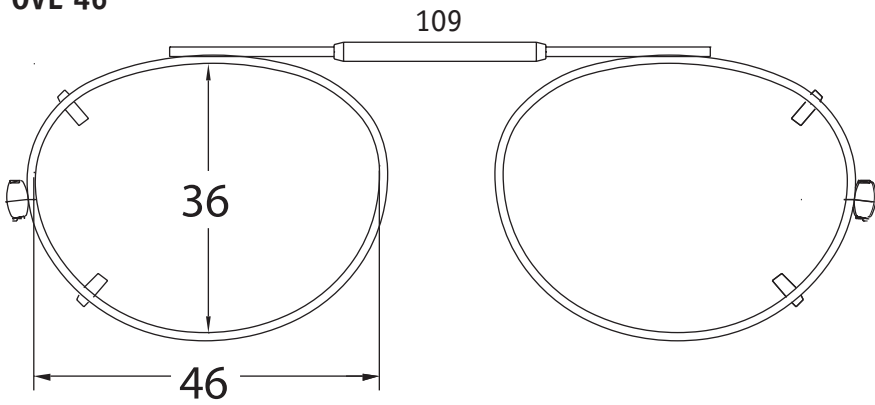

VS Eyewear

announces our redesigned,
Visionaires by Shade Control,
36 piece Clip-on fitting kit.

OLO 48

OLO 50

OVL 42

OVL 44

OVL 46

OVL 48