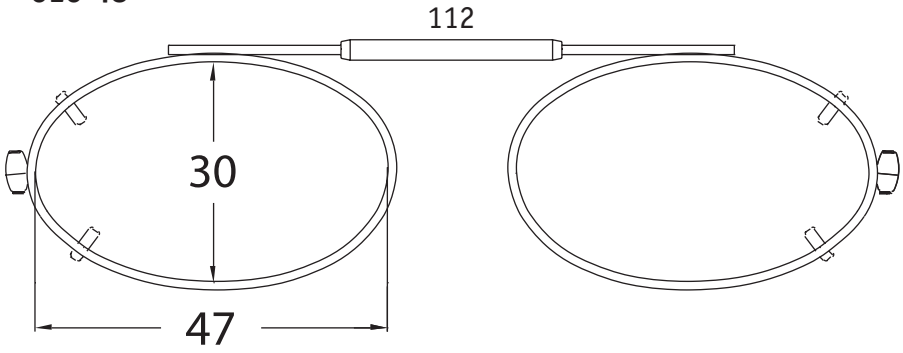

VS Eyewear

announces our redesigned,
Visionaires by Shade Control,
36 piece Clip-on fitting kit.

OLO 48

OLO 50

OVL 42

OVL 44

OVL 46

OVL 48