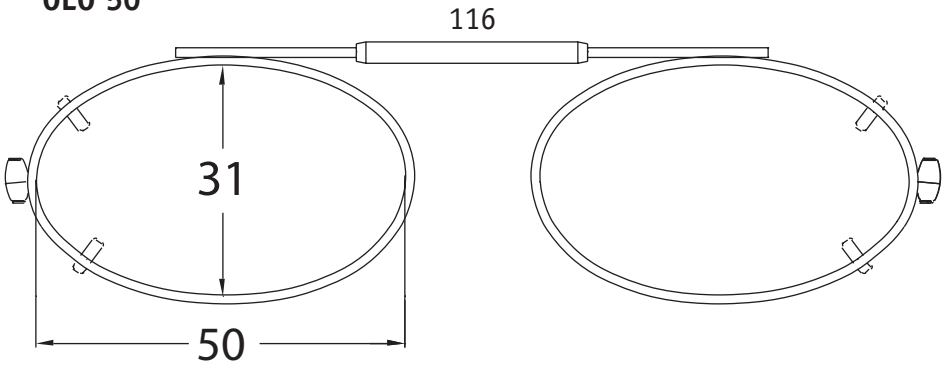

VS Eyewear

announces our redesigned,
Visionaires by Shade Control,
36 piece Clip-on fitting kit.

OLO 48

OLO 50

OVL 42

OVL 44

OVL 46

OVL 48