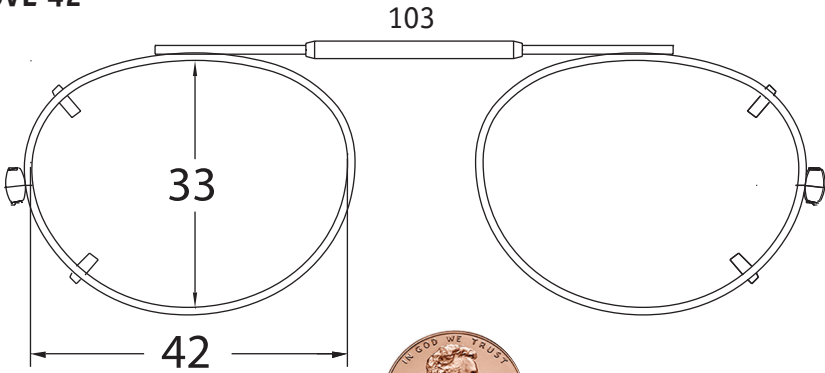

VS Eyewear

announces our redesigned,
Visionaires by Shade Control,
36 piece Clip-on fitting kit.

OLO 48

OLO 50

OVL 42

OVL 44

OVL 46

OVL 48