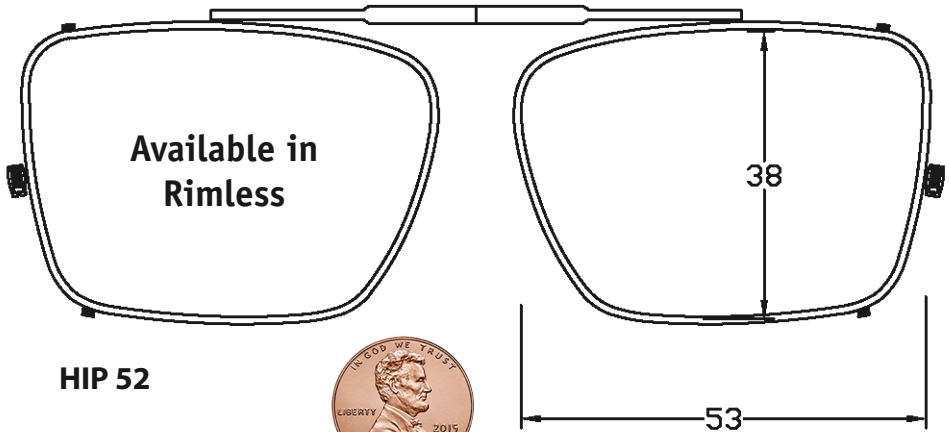

VS Eyewear

announces our redesigned,
Visionaires by Shade Control,
36 piece Clip-on fitting kit.

NEW DESIGNS

HIP 57

HIP 55

HIP 52

NEW DESIGNS

ROC 54