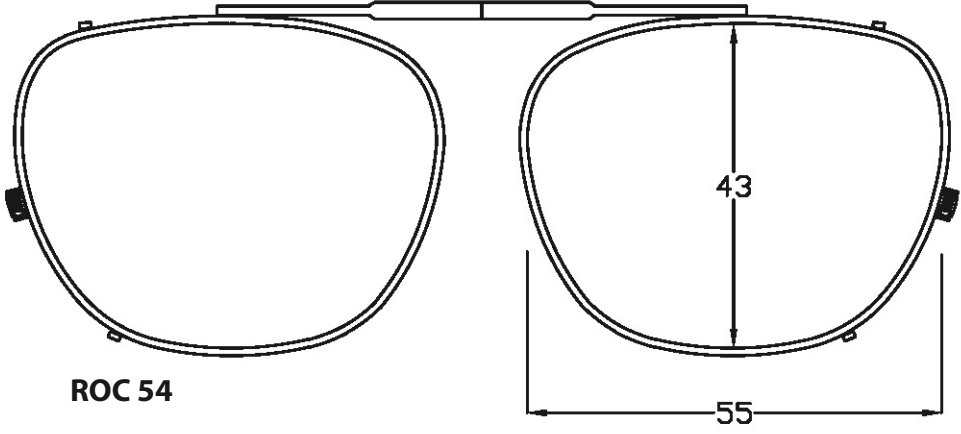

VS Eyewear

announces our redesigned,
Visionaires by Shade Control,
36 piece Clip-on fitting kit.

NEW DESIGNS

HIP 57

HIP 55

HIP 52

NEW DESIGNS

ROC 54