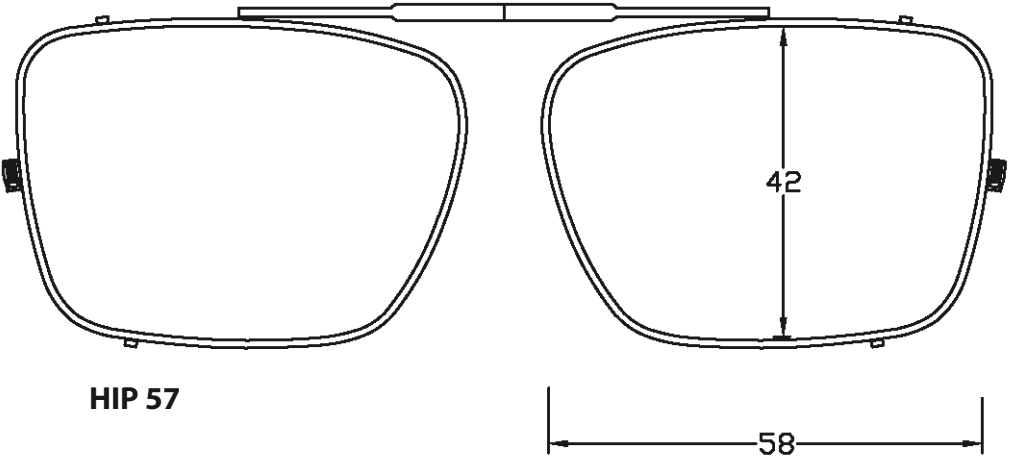

VS Eyewear

announces our redesigned,
Visionaires by Shade Control,
36 piece Clip-on fitting kit.

NEW DESIGNS

HIP 57

HIP 55

HIP 52

NEW DESIGNS

ROC 54