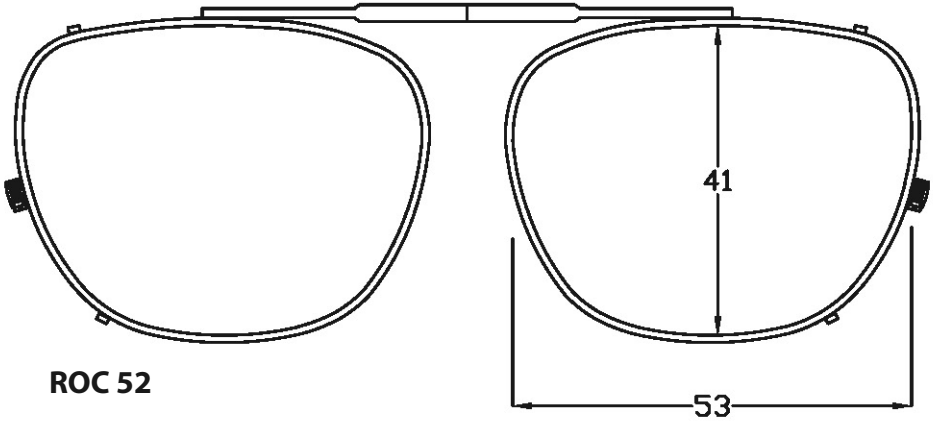

VS Eyewear

announces our redesigned,
Visionaires by Shade Control,
36 piece Clip-on fitting kit.

NEW DESIGNS

HIP 57

HIP 55

HIP 52

NEW DESIGNS

ROC 54