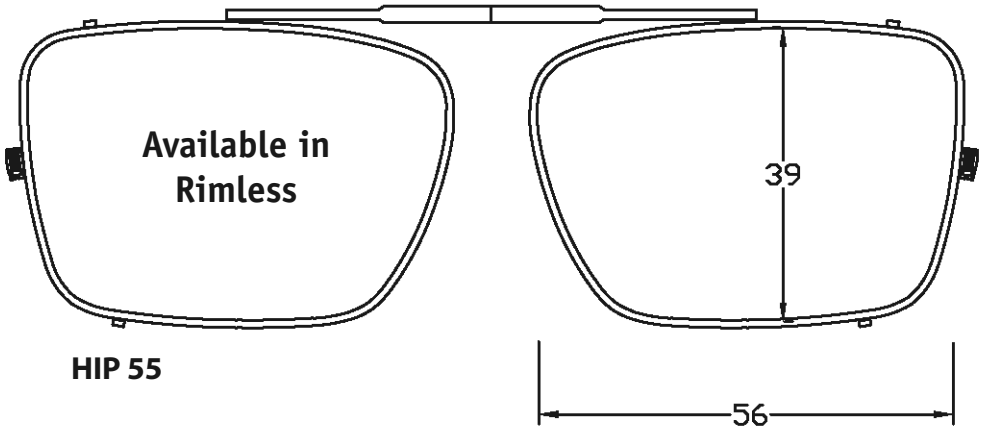

VS Eyewear

announces our redesigned,
Visionaires by Shade Control,
36 piece Clip-on fitting kit.

NEW DESIGNS

HIP 57

HIP 55

HIP 52

NEW DESIGNS

ROC 54