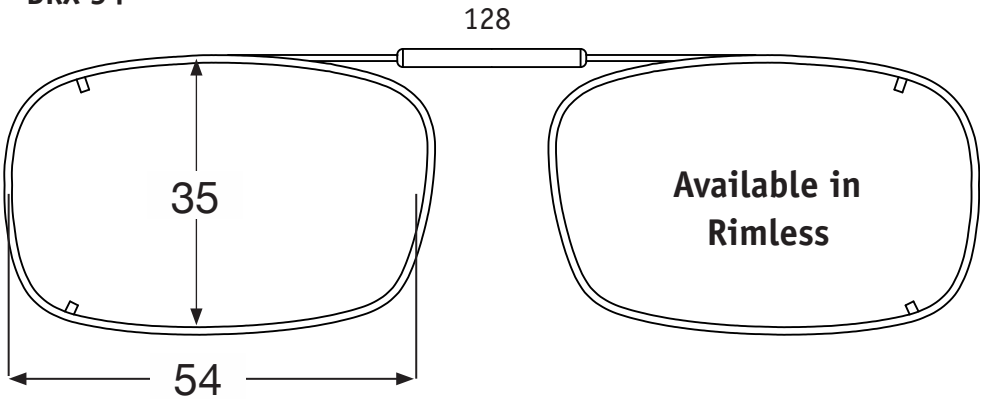

VS Eyewear

announces our redesigned,
Visionaires by Shade Control,
36 piece Clip-on fitting kit.

DRX 52

DRX 54

DRX 56

Available Colors

Polarized Lens Colors - Top to Bottom

- * Black Flash mirror
- * Classic Silver Flash mirror
- * Gray
- * Brown
- * Deep Blue Flash mirror
- * Caribbean Green mirror
- * Crimson Red Flash mirror
- * Copper
- * Hcp Yellow