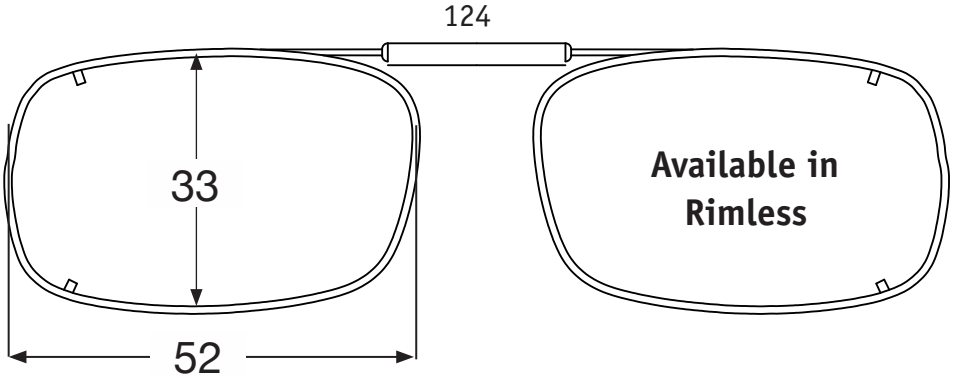

VS Eyewear

announces our redesigned,
Visionaires by Shade Control,
36 piece Clip-on fitting kit.

DRX 52

DRX 54

DRX 56

Available Colors

Polarized Lens Colors - Top to Bottom

- * Black Flash mirror
- * Classic Silver Flash mirror
- * Gray
- * Brown
- * Deep Blue Flash mirror
- * Caribbean Green mirror
- * Crimson Red Flash mirror
- * Copper
- * Hcp Yellow