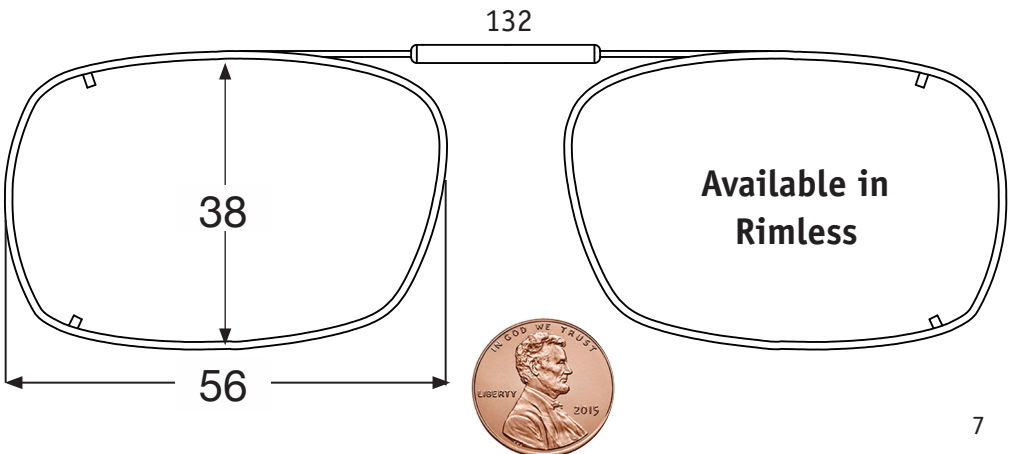

VS Eyewear

announces our redesigned,
Visionaires by Shade Control,
36 piece Clip-on fitting kit.

DRX 52

DRX 54

DRX 56

Available Colors

Polarized Lens Colors - Top to Bottom

- * Black Flash mirror
- * Classic Silver Flash mirror
- * Gray
- * Brown
- * Deep Blue Flash mirror
- * Caribbean Green mirror
- * Crimson Red Flash mirror
- * Copper
- * Hcp Yellow